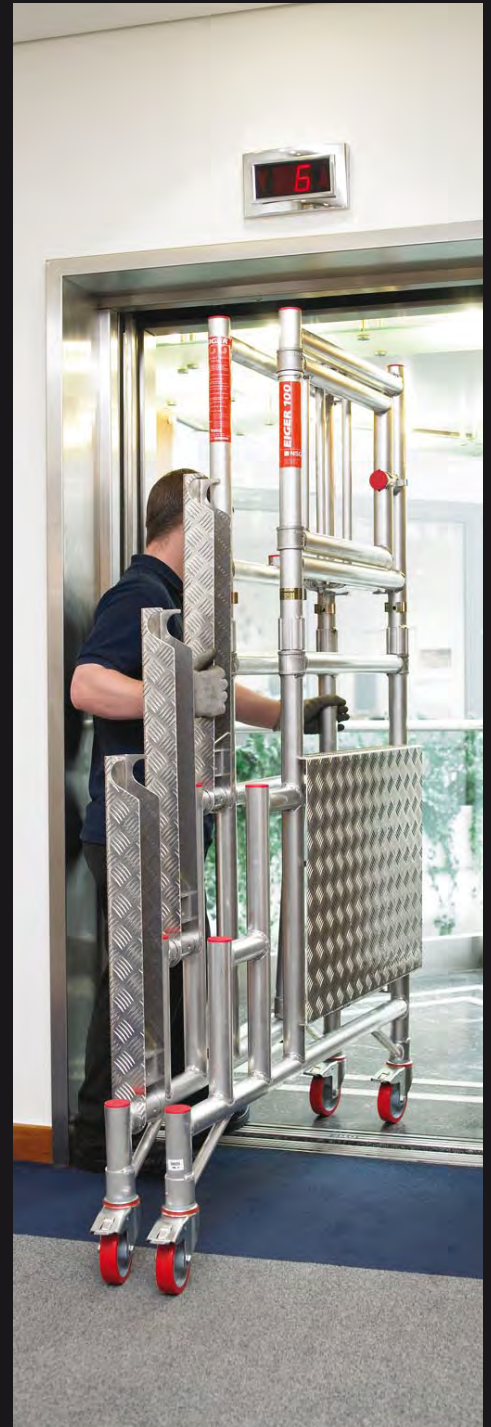

EIGER 100

Pop-Up Products Limited is an award winning, independent company, solely engaged in the development and supply of quality access products and solutions for over 30 years

Eiger 100 is an adjustable podium providing the user with a safe working platform at low level. The unit can be used at varying platform heights of 950mm and 1250mm with a footprint of 680mm x 1200mm. It is fully folding with a telescopic handrail system

Eiger 100 complies with and supports the Work at Height Regulations: 2005. All equipment is manufactured in accordance with BS EN ISO 9001:2008

BSEN
ISO 9001:2008
Certificate No
FM 513133