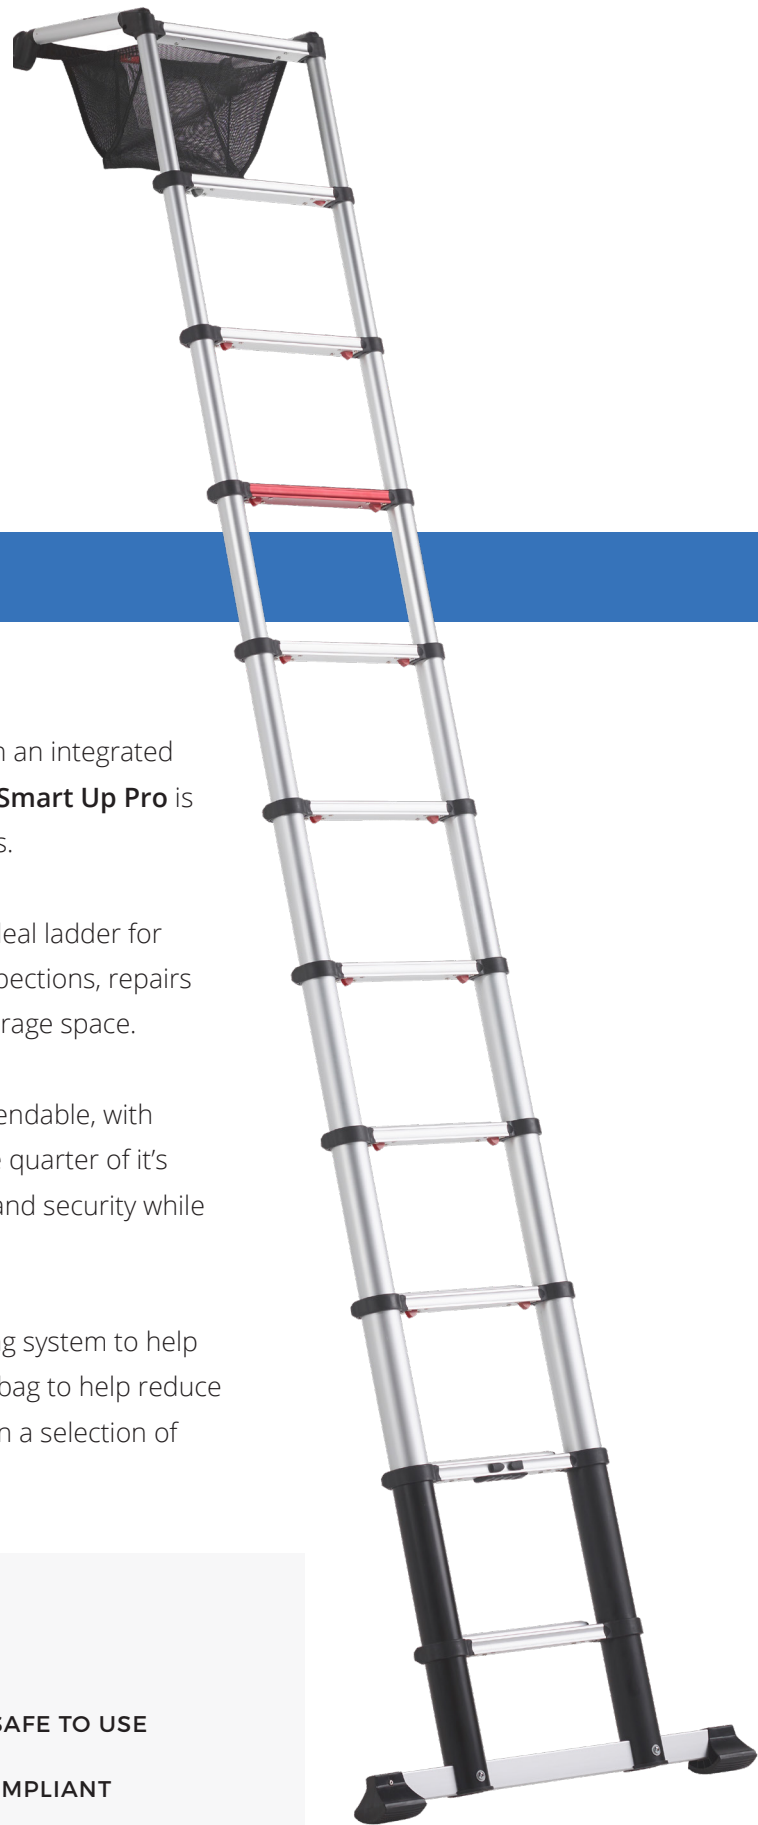

KEY FEATURES:

- ✓ INTEGRATED TOOL-BAG
- ✓ INTEGRATED WALL SUPPORT
- ✓ SOFT CLOSE TECHNOLOGY
- ✓ SECURE & SAFE TO USE
- ✓ EN 131-6 COMPLIANT